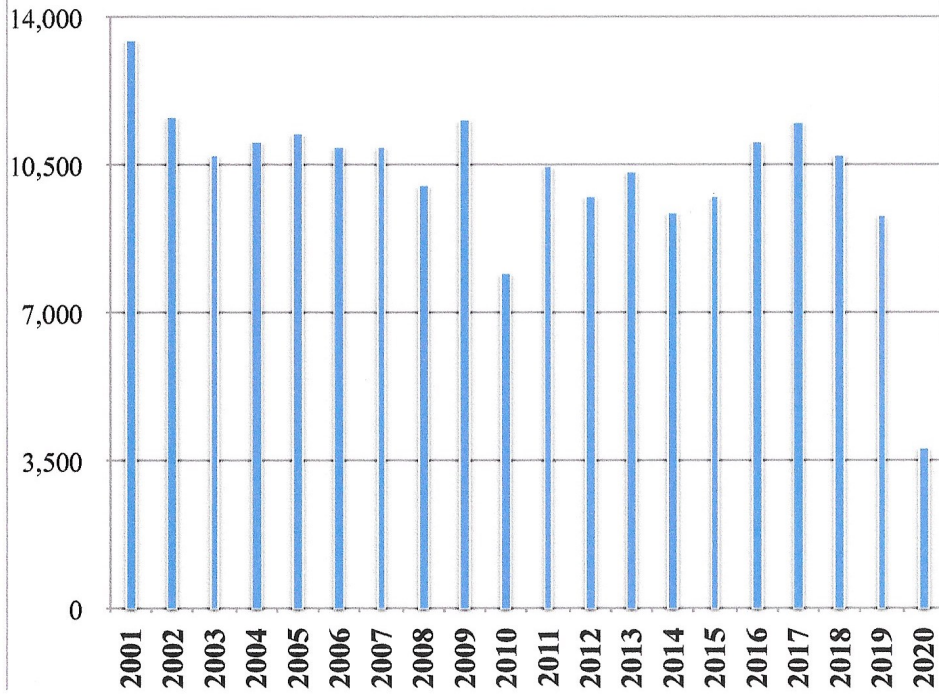

Total Water Usage by Year (1000 gallons)

Total Water Usage By Month (1000 gallons) 2019 & 2020 Comparison

Water Cost per Month (does not include sewer) 2019 & 2020 Comparison