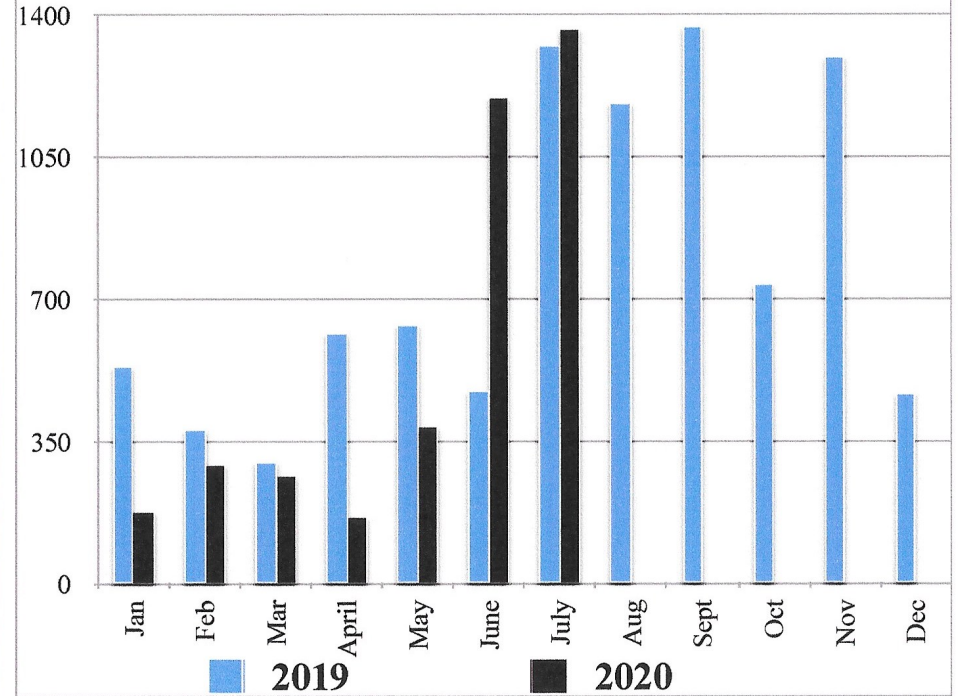

Total Water Usage by Year (1000 gallons)

Total Water Usage By Month (1000 gallons) 2019 & 2020 Comparison

Water Cost per Month (does not include sewer) 2019 & 2020 Comparison