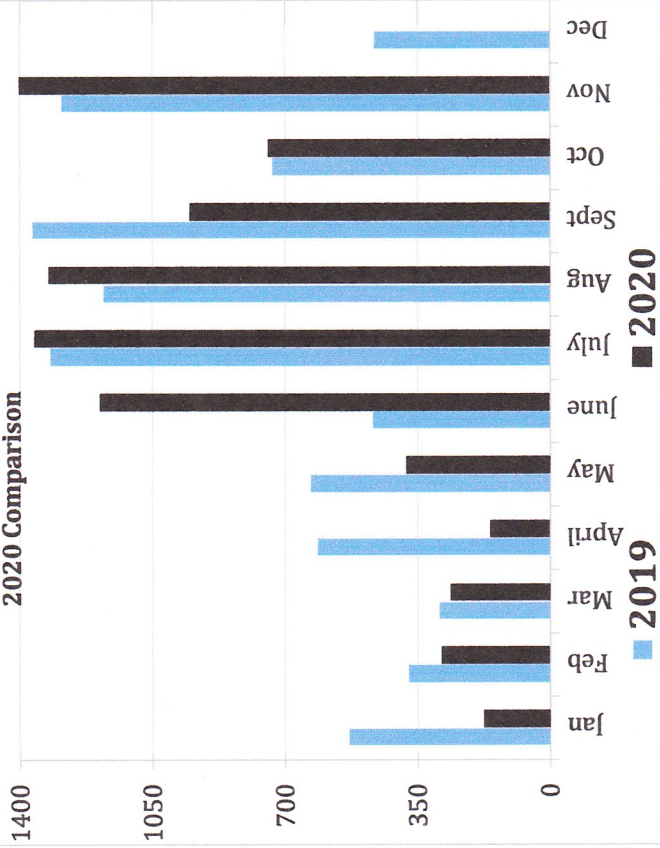

Total Water Usage by Year (1000 gallons)

Total Water Usage By Month (1000 gallons) 2019 & 2020 Comparison

Water Cost per Month (does not include sewer) 2019 & 2020 Comparison