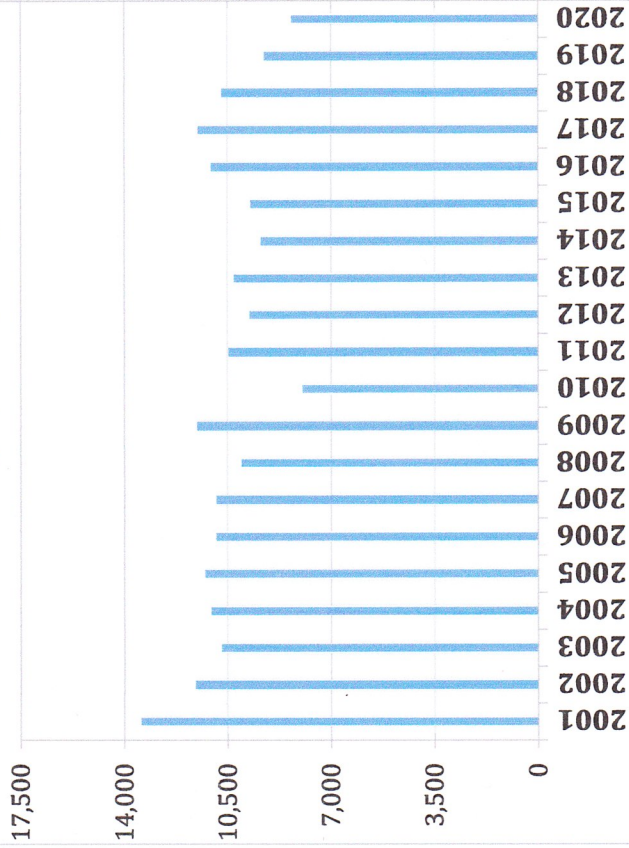

Total Water Usage by Year (1000 gallons)

Total Water Usage By Month (1000 gallons) 2019 & 2020 Comparison

Water Cost per Month (does not include sewer) 2019 & 2020 Comparison