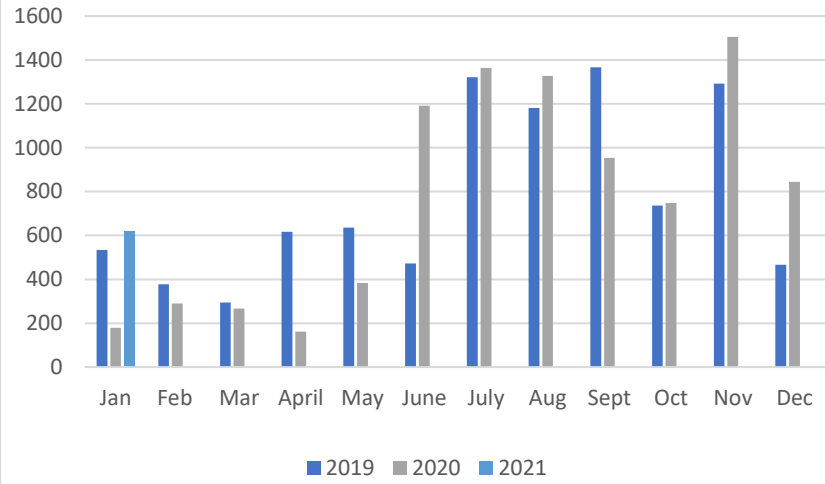

Total Water Usage by Year (1000 gallons)

Total Water Usage by Month (1000 gallons)
2019, 2020, & 2021

Water Cost per Month (does not include sewer)
2019, 2020, & 2021