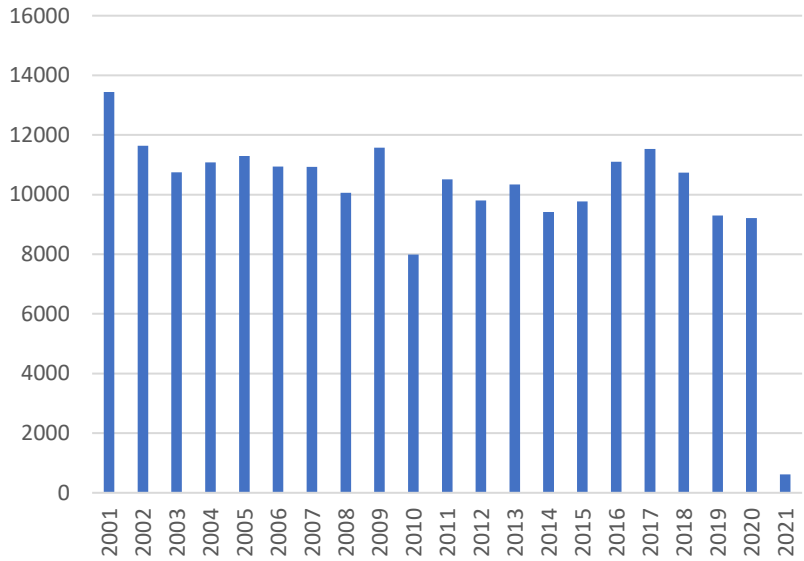

Total Water Usage by Year (1000 gallons)

Total Water Usage by Month (1000 gallons)
2019, 2020, & 2021

Water Cost per Month (does not include sewer)
2019, 2020, & 2021