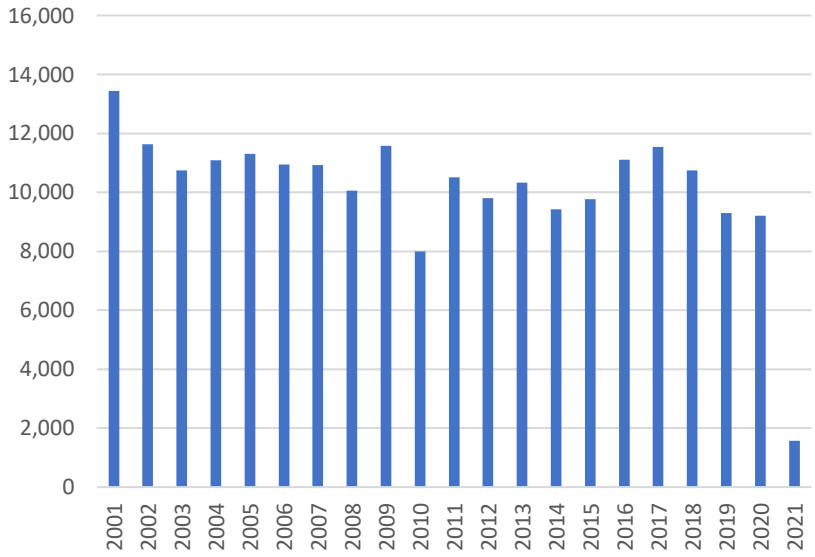

Total Water Usage by Year (1000 gallons)

Total Water Usage by Month (1000 gallons)
2019, 2020, & 2021

Water Cost per Month (does not include sewer)
2019, 2020, & 2021