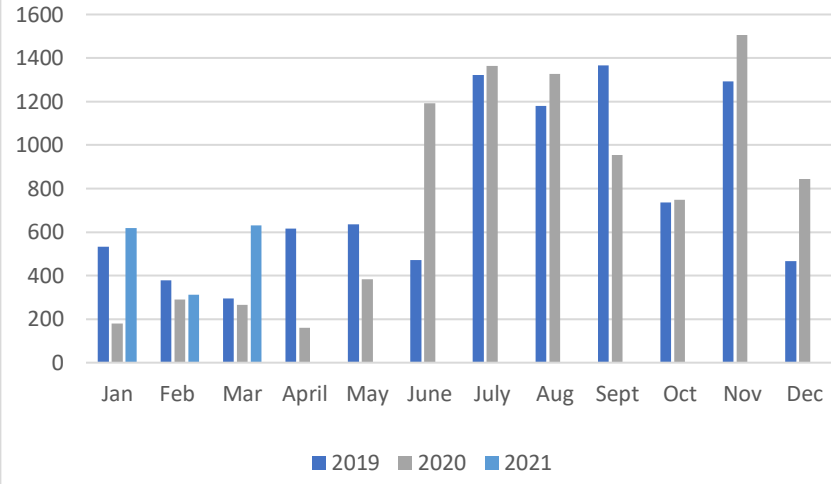

Total Water Usage by Year (1000 gallons)

Total Water Usage by Month (1000 gallons)
2019, 2020, & 2021

Water Cost per Month (does not include sewer)
2019, 2020, & 2021