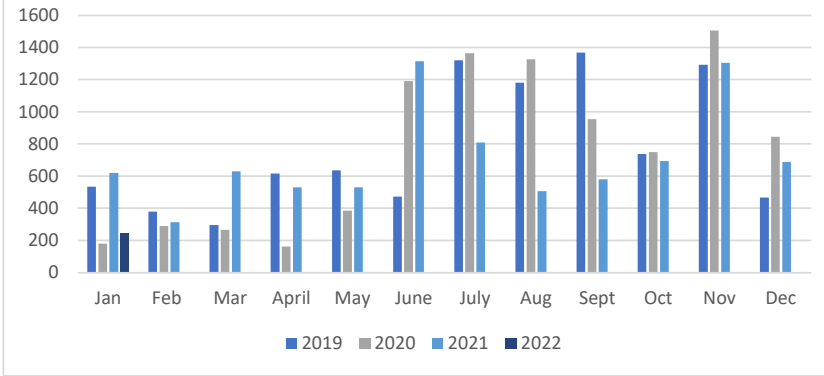

Total Water Usage by Year (in 1000 gallons)

Total Water Usage by Month (1000 gallons)
2019, 2020, 2021, 2022

Water Cost per Month (does not include Sewer)
2019, 2020, 2021, & 2022