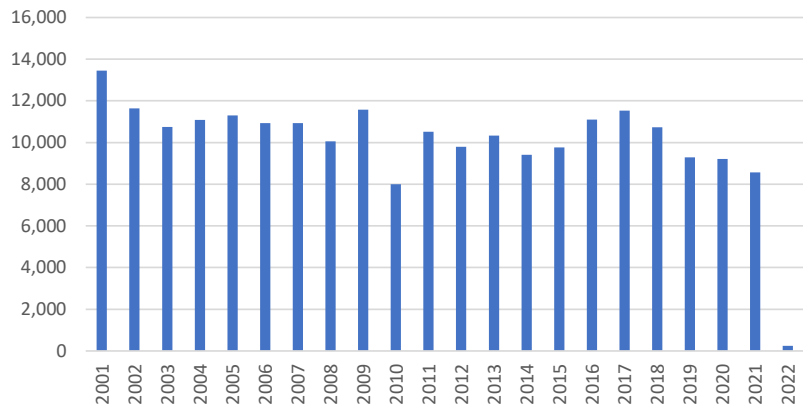

Total Water Usage by Year (in 1000 gallons)

Total Water Usage by Month (1000 gallons)
2019, 2020, 2021, 2022

Water Cost per Month (does not include Sewer)
2019, 2020, 2021, & 2022