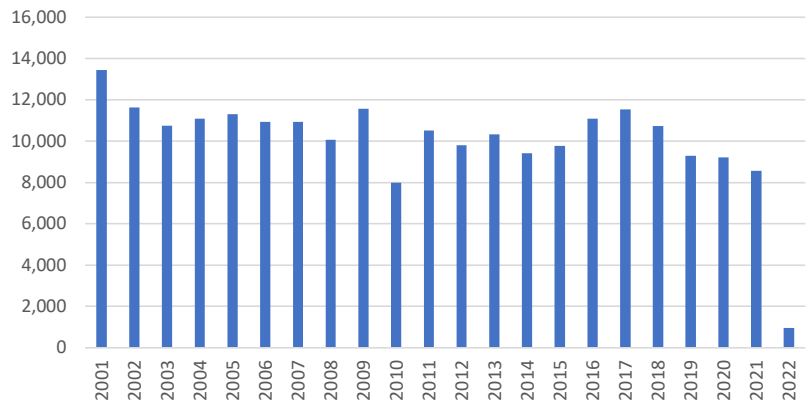

Total Water Usage by Year (in 1000 gallons)

Total Water Usage by Month (1000 gallons)
2019, 2020, 2021, 2022

Water Cost per Month (does not include Sewer)
2019, 2020, 2021, & 2022