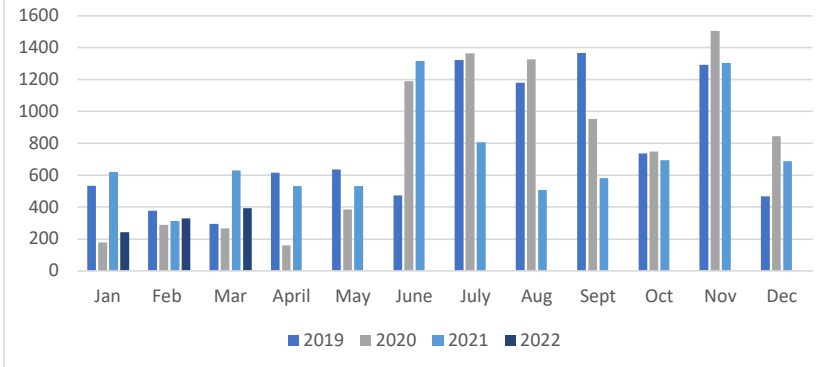

Total Water Usage by Year (in 1000 gallons)

Total Water Usage by Month (1000 gallons)
2019, 2020, 2021, 2022

Water Cost per Month (does not include Sewer)
2019, 2020, 2021, & 2022