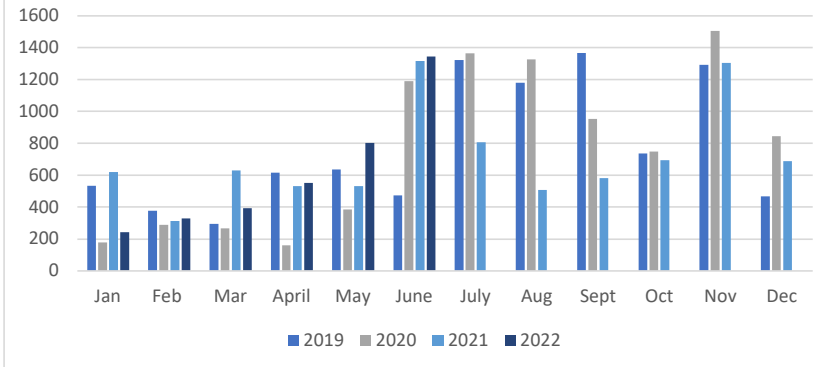

Total Water Usage by Year (in 1000 gallons)

Total Water Usage by Month (1000 gallons)
2019, 2020, 2021, 2022

Water Cost per Month (does not include Sewer)
2019, 2020, 2021, & 2022