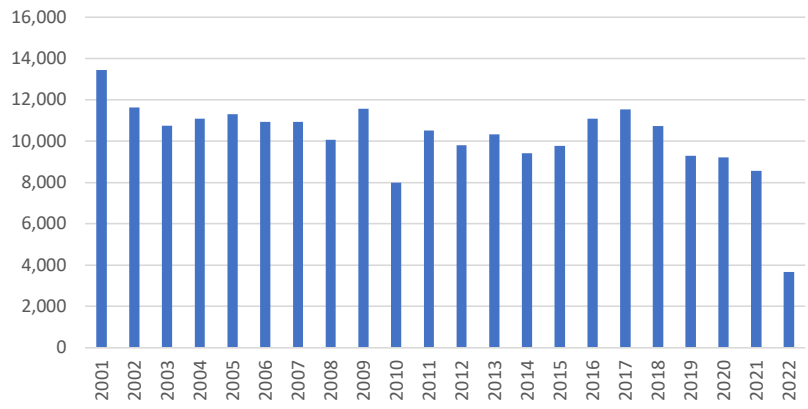

Total Water Usage by Year (in 1000 gallons)

Total Water Usage by Month (1000 gallons)
2019, 2020, 2021, 2022

Water Cost per Month (does not include Sewer)
2019, 2020, 2021, & 2022