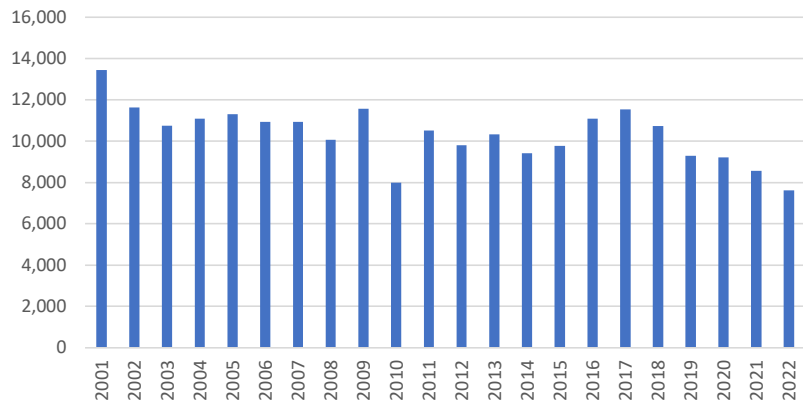

Total Water Usage by Year (in 1000 gallons)

Total Water Usage by Month (1000 gallons)
2019, 2020, 2021, 2022

Water Cost per Month (does not include Sewer)
2019, 2020, 2021, & 2022