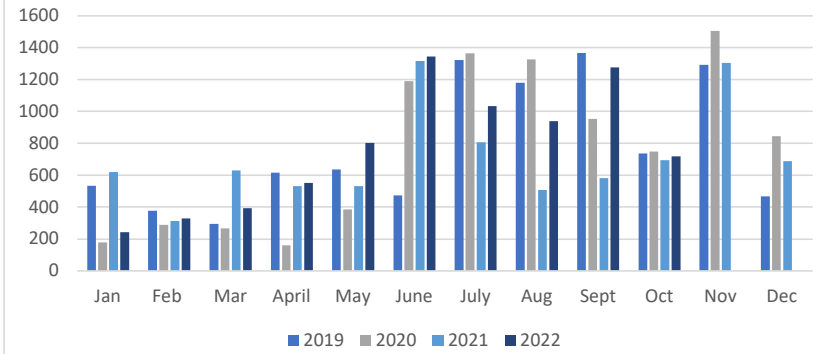

Total Water Usage by Year (in 1000 gallons)

Total Water Usage by Month (1000 gallons)
2019, 2020, 2021, 2022

Water Cost per Month (does not include Sewer)
2019, 2020, 2021, & 2022