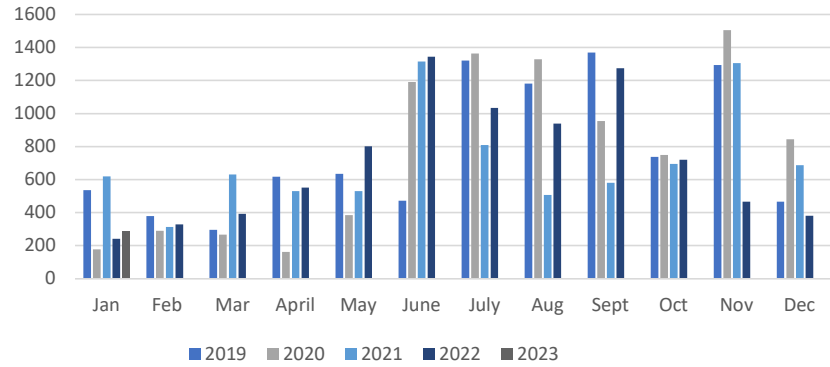

Total Water Usage by Year (in 1000 gallons)

Total Water Usage by Month (1000 gallons)
2019, 2020, 2021, 2022 & 2023

Water Cost per Month (does not include Sewer)
2019, 2020, 2021, 2022 & 2023