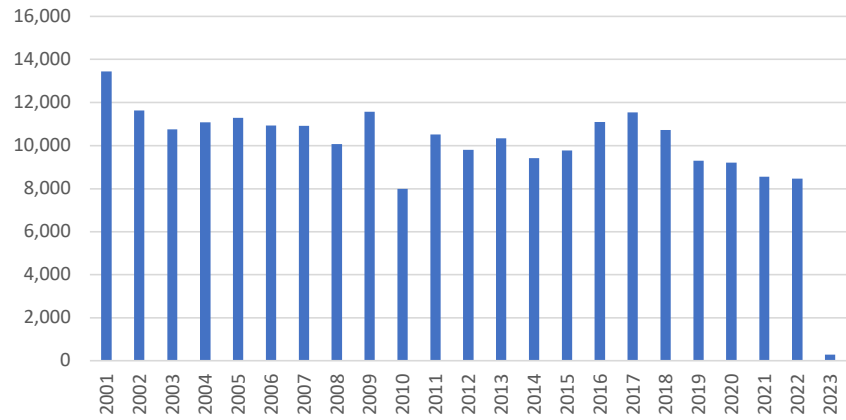

Total Water Usage by Year (in 1000 gallons)

Total Water Usage by Month (1000 gallons)
2019, 2020, 2021, 2022 & 2023

Water Cost per Month (does not include Sewer)
2019, 2020, 2021, 2022 & 2023