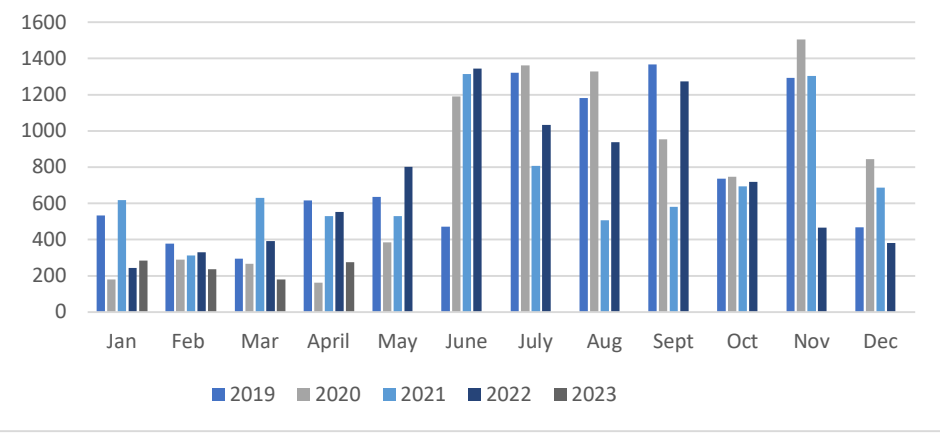

Total Water Usage by Year (in 1000 gallons)

Total Water Usage by Month (1000 gallons)  
2019, 2020, 2021, 2022 & 2023

Water Cost per Month (does not include Sewer)  
2019, 2020, 2021, 2022 & 2023