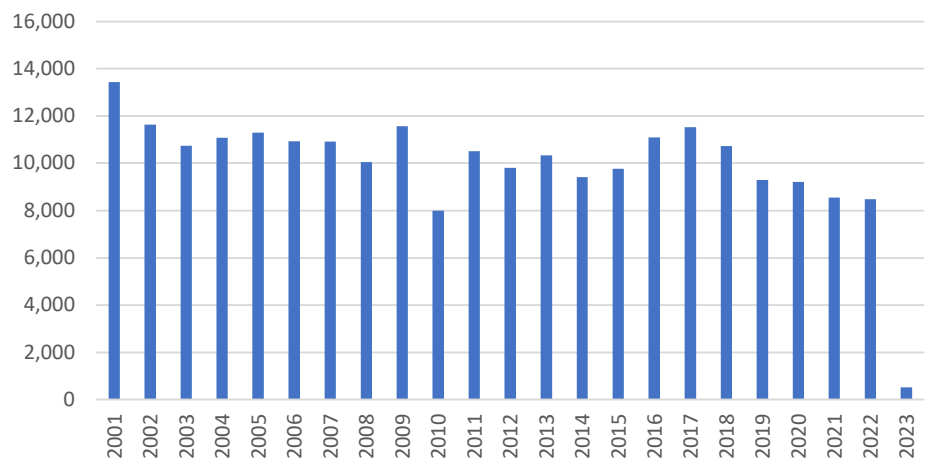

Total Water Usage by Year (in 1000 gallons)

Total Water Usage by Month (1000 gallons)  
2019, 2020, 2021, 2022 & 2023

Water Cost per Month (does not include Sewer)  
2019, 2020, 2021, 2022 & 2023