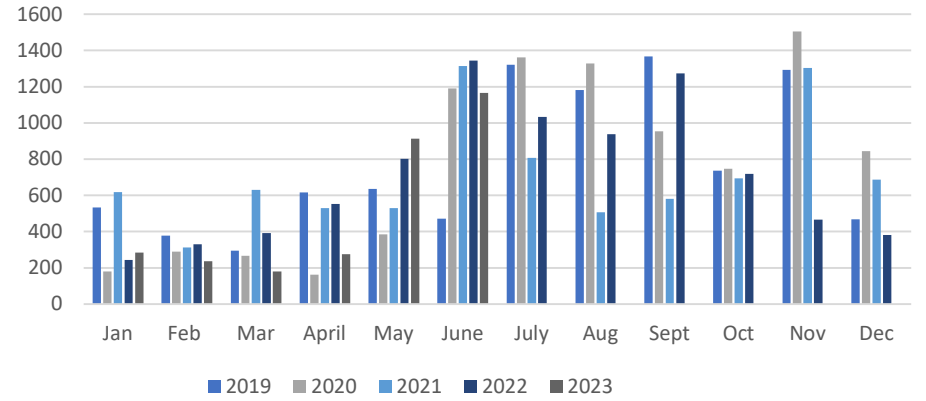

Total Water Usage by Year (in 1000 gallons)

Total Water Usage by Month (1000 gallons)
2019, 2020, 2021, 2022 & 2023

Water Cost per Month (does not include Sewer)
2019, 2020, 2021, 2022 & 2023