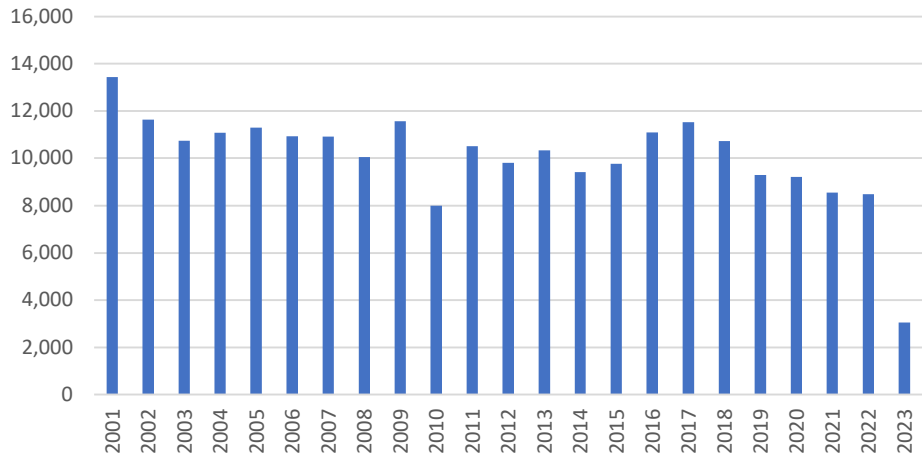

Total Water Usage by Year (in 1000 gallons)

Total Water Usage by Month (1000 gallons)
2019, 2020, 2021, 2022 & 2023

Water Cost per Month (does not include Sewer)
2019, 2020, 2021, 2022 & 2023